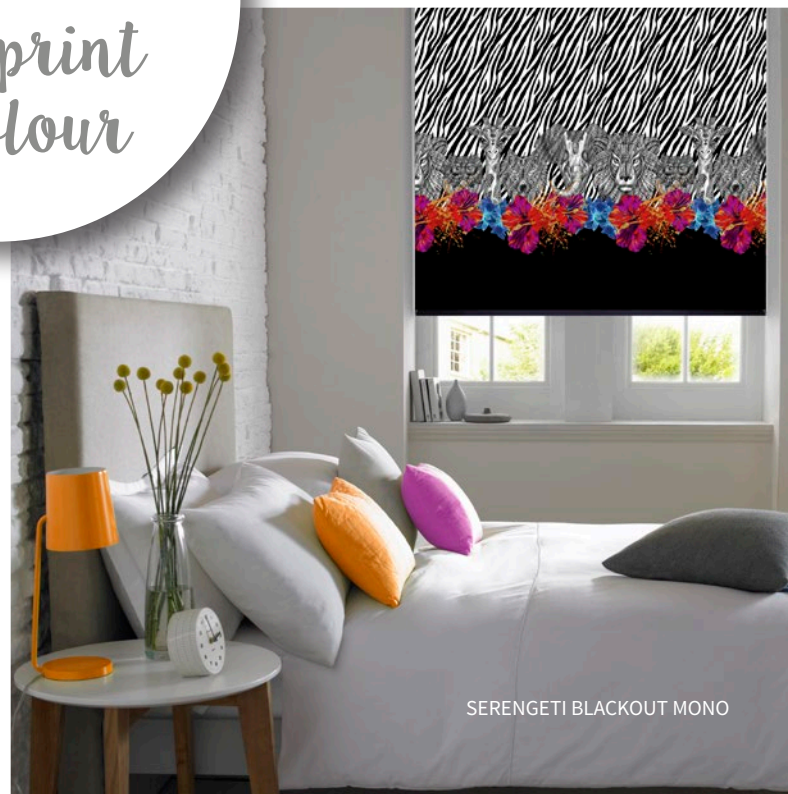

ASLAN BLACKOUT RAINBOW

SERENGETI BLACKOUT MONO