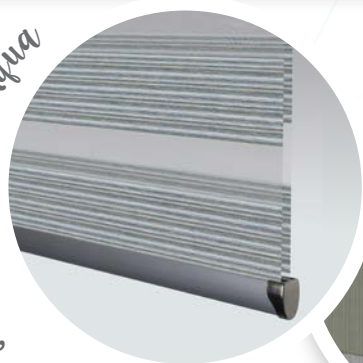

...colour to your window

At the other end of the spectrum we have our cool tones, such as blues, greens and purples. Calming and tranquil, these are used to quiet and soothe the emotions.

Winnow Aqua