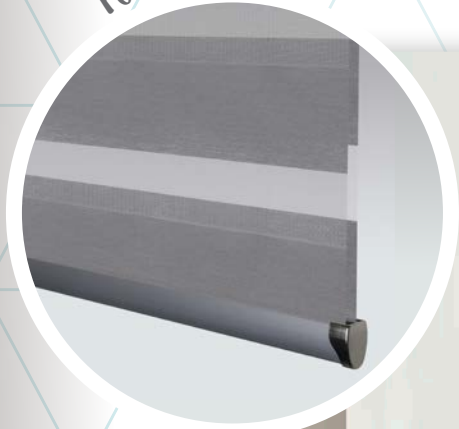

Monochrome Home

Stylish simplicity with a wonderfully refined look.

Poise Concrete

LUSTRE GRAPHITE