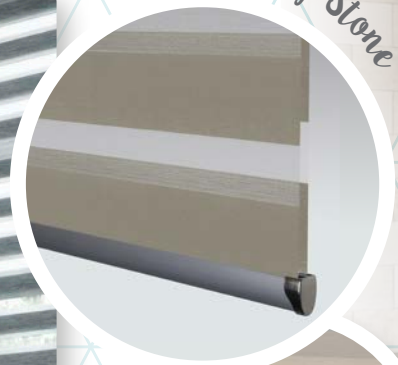

Serenity Stone