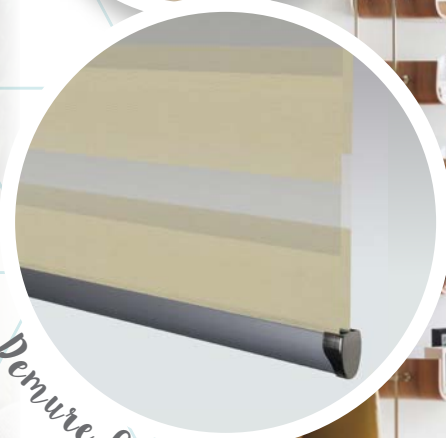

Demure Gold