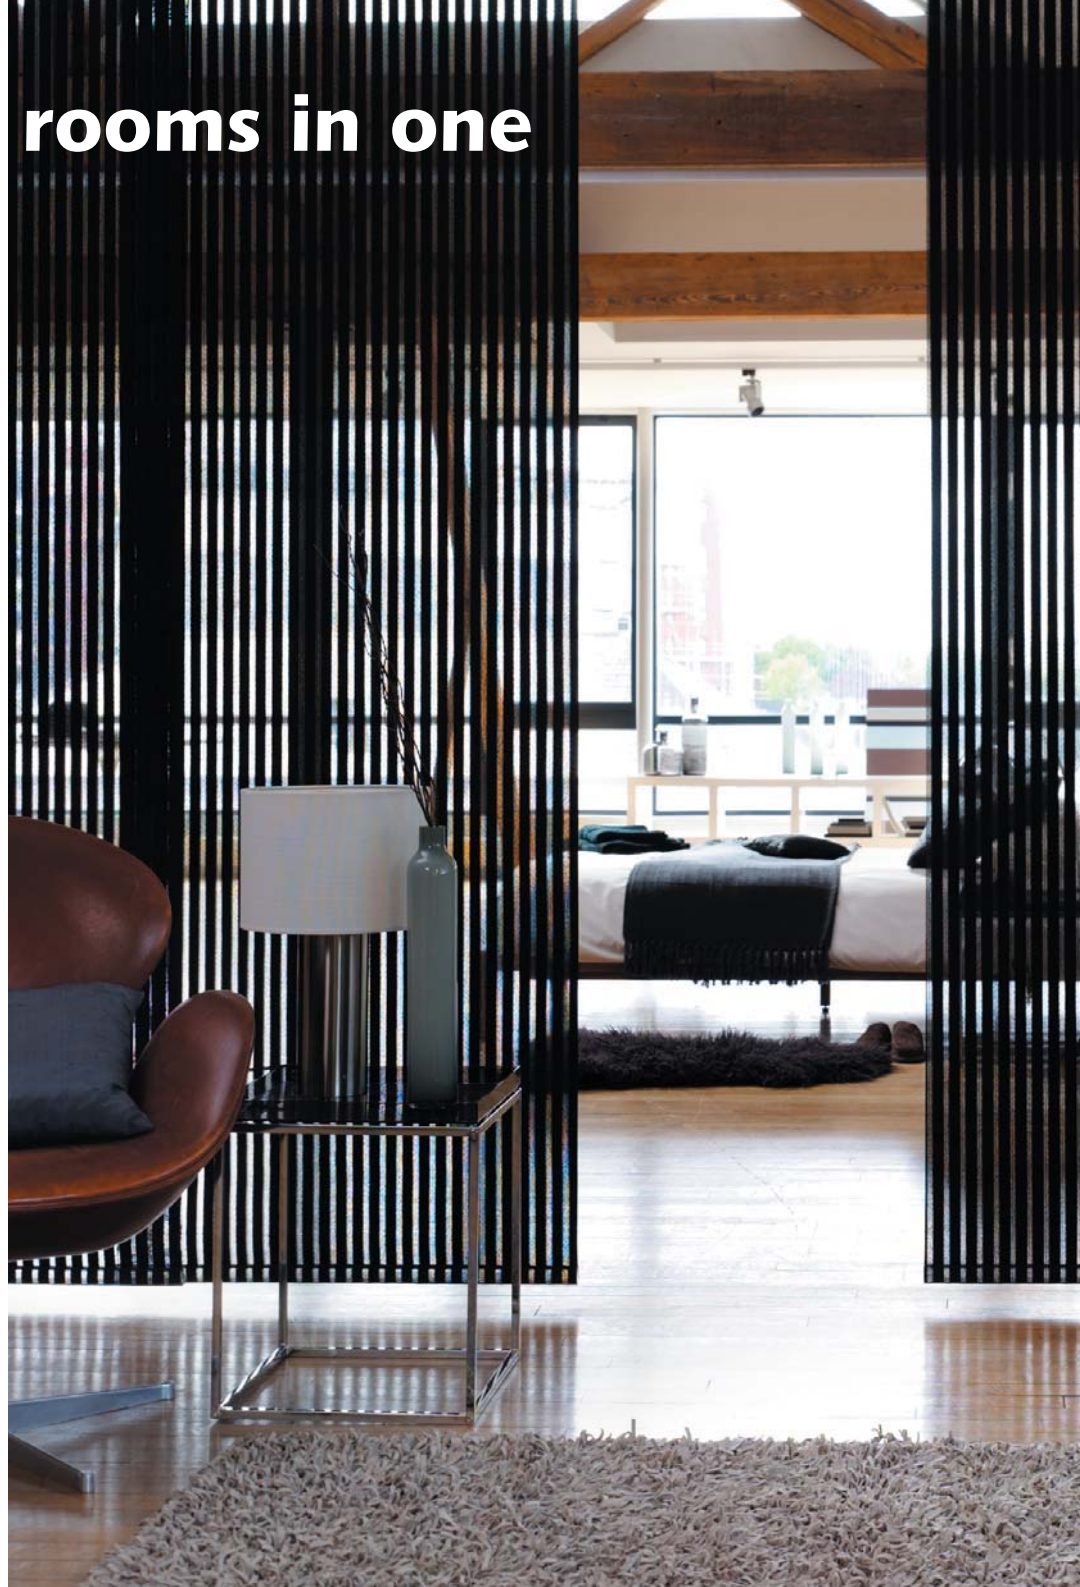

**bedroom &
living room**
create the mood