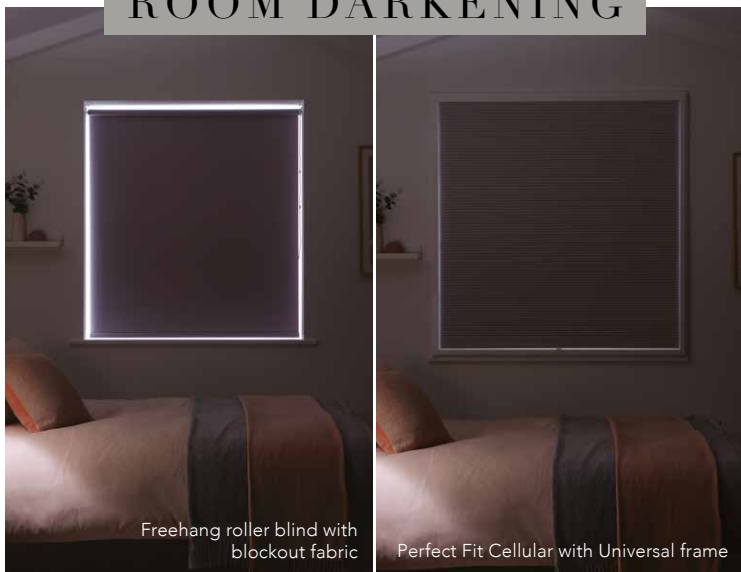

One Touch® is compatible with Perfect Fit roller, pleated, cellular and Vision® blinds.

LOUVOLITE
OneTouch®
ADVANCED LIGHT CONTROL

FIND YOUR PERFECT FIT

— FITS TO EVEN MORE WINDOWS & DOORS —

ROOM DARKENING