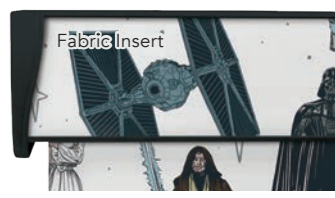

STYLISTED END CAPS