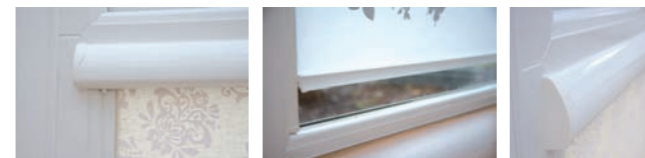

- No drilling, No screws, No holes. Installation is simplicity itself using "INTU® Click to Fit".
- Available in a wide range of Roller Fabrics including plains and prints, reflective and blackout.
- The simple "Tilt and Raise" control makes INTU® Roller a smooth addition to your window.
- The soft curved fascia fits discreetly into the frame of the window reducing light and heat gaps, improving energy efficiency and saving you money!
- Designed with safety in mind, INTU® Roller eliminates the need for cords, loops and chains.

The new INTU® Roller blind is the latest exciting addition to the INTU® range.

INTU® Roller is the ultimate easy-to-install blind system, designed to integrate beautifully with most window systems, including conservatories, tilt and turn windows and glazed doors.

The unique design of the INTU® Roller low profile fascia gives a sleek, modern appearance, taking the popular roller blind to a new level.

Unique INTU® roller fascia   INTU® streamlined bottom bar   INTU® discreet fascia

The streamlined bottom rail gives perfect control. Easily locking into position at any point, INTU® Roller also provides outstanding energy efficiency and room darkening options with blackout, solar reflective and fire retardant fabrics. The INTU® Roller is also particularly 'child safe' eliminating all hanging cord loops or chains.