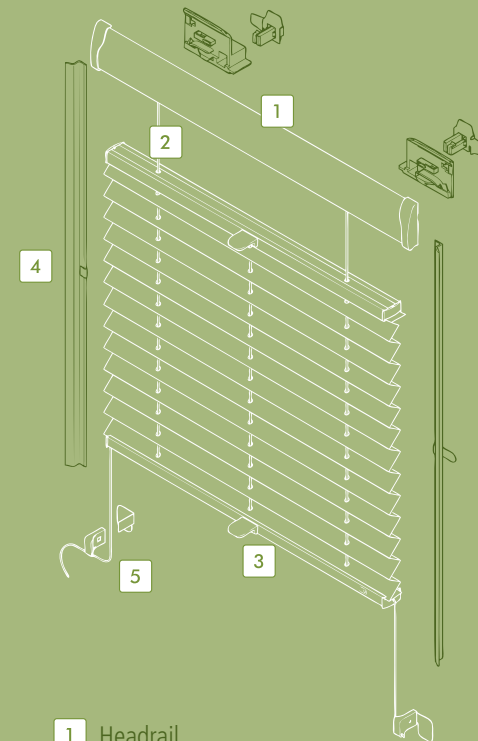

- 1 Headrail
- 2 Tension cord
- 3 Handle attachment
- 4 Side extrusion
- 5 Fixing bracket set