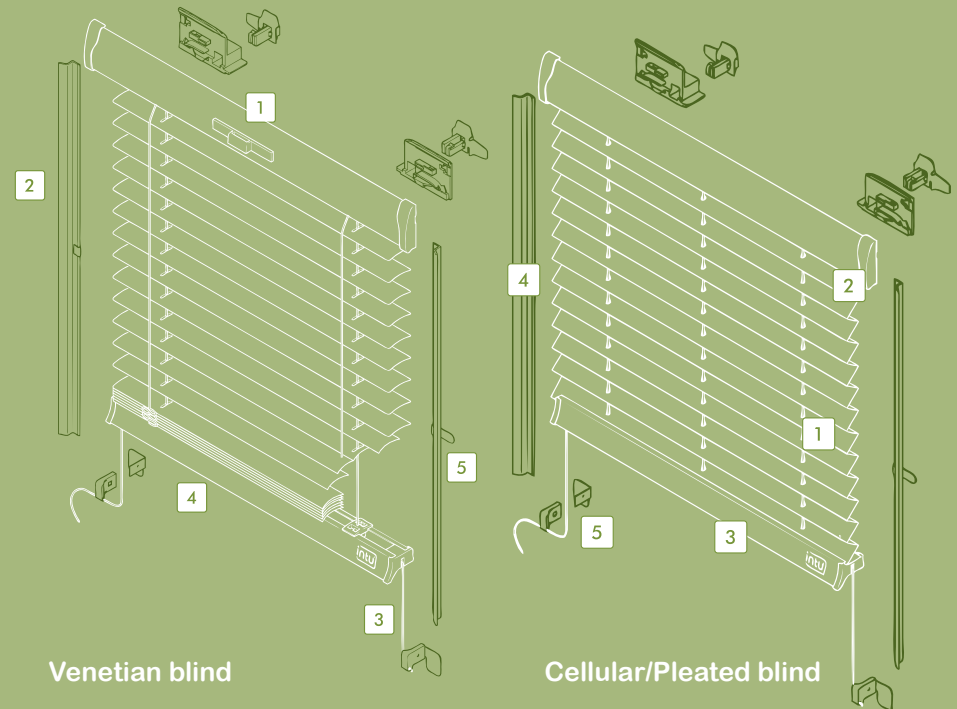

innovative blinds for modern windows

A fully integrated blind system for Venetian, Pleated and Cellular window blinds

Venetian, Pleated and Cellular blinds

Intu blinds are ideal for conservatories, glazed doors and tilt and turn windows. They fit neatly into the window bead so you can operate your window or door handles easily and light gaps are minimised, giving you exceptional control of solar heat and light.

A unique tension system prevents the blind from rattling against the glass when you open your window or door, and allows up to 15 degrees of tilt. To raise or lower your blind, simply move the bottomrail up or down to any position.

NEW

The newly developed "Click to Fit" system means that blinds now click straight onto the brackets without the need for locking screws, making INTU blinds even faster and easier to install.

Available as Venetian, Pleated and Cellular blinds, you can choose from a wide variety of colour options in each.

Venetian blind

- 1 Top control
- 2 Blind fits neatly into the window bead
- 3 Tension system to secure blind in place
- 4 Raise and lower blind
- 5 Slim profile fascia

Cellular/Pleated blind

- 1 Pleated/Cellular Fabric
- 2 Tension Cord
- 3 Raise and lower blind
- 4 Side Extrusion
- 5 Tension bracket set