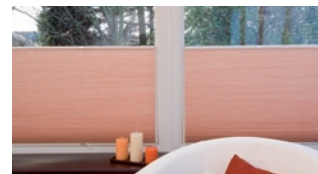

innovative blinds for modern windows

Your home is a reflection of you, so we know you want to dress your windows with style whilst gaining maximum shading from the sun. You also want to open and close your windows and doors without damaging your blinds. Intu blinds complement your windows in both design and function, making them the intelligent choice for today's homes.

intu blinds

CELLULAR Pleated Blinds

multizone