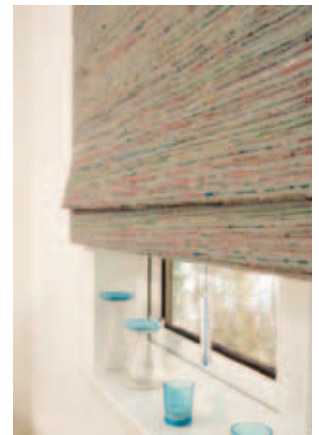

Roman Blinds