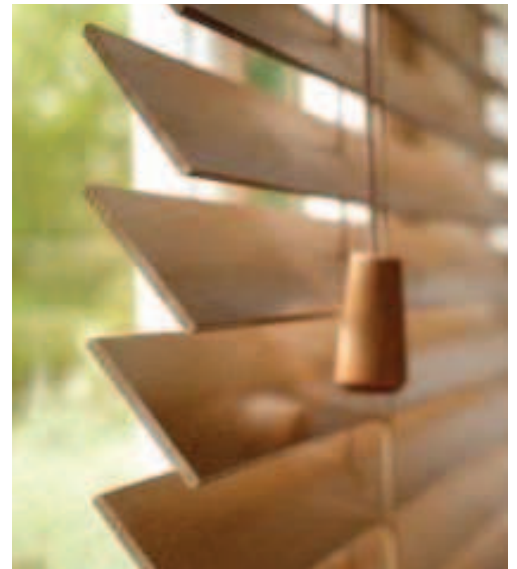

25mm

Available in: width 900mm, 1200mm, 1500mm, 1800mm

Drop: 1200mm

Colours: Tuscan Oak, Polar, Auburn

50mm

Available in: width 1200mm, 1500mm, 1800mm, 2400mm

Drop: 1800mm

Colours: Tuscan Oak, Polar, Auburn