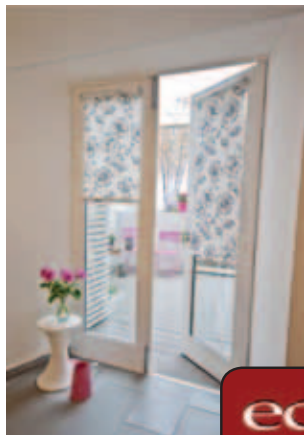

Perfect Fit Blinds