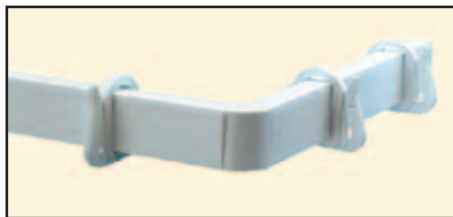

Suitable for Light weight Curtains

Wall or ceiling fix

Easy trimmed to size

Suitable for straight or bay windows.

Sizes (cm): 125, 150, 175, 200, 225, 250 and 275

Premier Valance

Suitable for straight runs or bay windows.
Ready assembled with valance hooks.