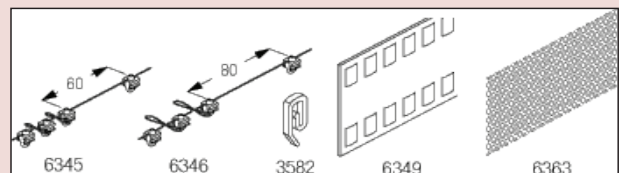

The Wave components are:

- 6345 Glider Cord 60mm
- 6346 Glider Cord 80mm
- 3582 Hook
- 6349 Curtain tape
- 6363 Iron-on top hemming tape