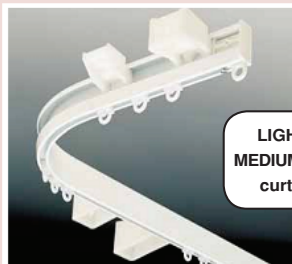

System 1080

LIGHT to MEDIUM weight curtains.

Anodised Aluminium available - white, silver, bronze, gold, black & cream.

Ceiling or wall fixing.

Available in made to measure lengths (100cm to 600cm) with all accessories or in component form.

Suitable for bay windows