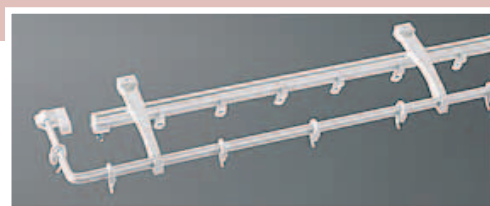

Twinglyde WN500W Range

WN182W WN290W WN210W WN800W WN140W

PVC Uncorded Track and valance

Suitable for Light weight Curtains

Wall or ceiling fix

Easy trimmed to size

Suitable for straight or bay windows.

Sizes (cm): 125, 150, 175, 200, 225, 250 and 275