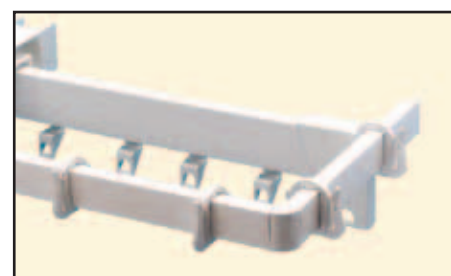

**MEDIUM to
HEAVY weight
curtains.**

Suitable for straight runs or bay windows.
Rail comes fully assembled with free curtain hooks,
valance hooks and 2 draw rods.

* Supplied in 2 halves with joining splice.