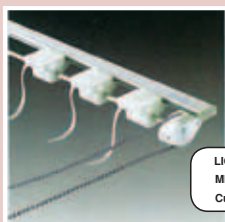

WL380W WL132W

Lock Seam Valance 15cm (6")

Metal valance rail. Projection 15 – 20cm (6 – 8").
Fits directly onto Ultraglide or Swanglide brackets and over existing tracks and poles.

Product Code	Adjustable between
LSV60100	1.0 – 1.8m (3'3" – 5'11")
LSV60120	1.2 – 2.1m (3'11" – 6'11")
LSV60180	1.8 – 3.0m (5'11" – 9'10")
LSV60250	2.5 – 4.0m (8'2" – 13'1")

ROMAN TRACK SYSTEMS

System 2020

LIGHT to MEDIUM Curtains

Simple-to-operate and robust bead chain operation, blind stops at required height, no need to lock off.

Tape spool cassette pre-loaded with drawing tape for up to 3m drop.