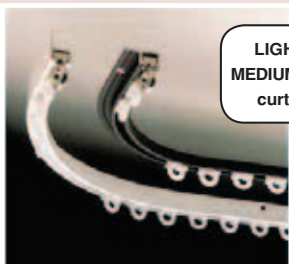

Silent Gliss

System 1021 & 1025

LIGHT to MEDIUM weight curtains.

Anodised Aluminium available - silver, white, gold or bronze.

Discreet wall fixing (1021) or ceiling fix (1025) to wood batten or frame with Pre-drilled holes every 300mm.

Ideal for boats and caravans.

Available in made to measure lengths (100cm to 600cm) with all accessories or in component form.

Suitable for bay windows