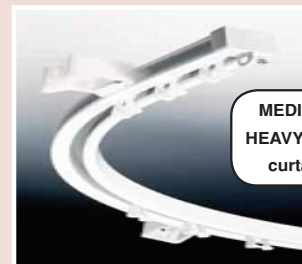

System 1280

MEDIUM to HEAVY weight curtains.

Anodised Aluminium available - white only.

Ceiling or wall fix.

Excellent performance due to the use of roller gliders.

Available in made to measure lengths (100cm to 600cm) with all accessories or in component form.

Suitable for bay windows