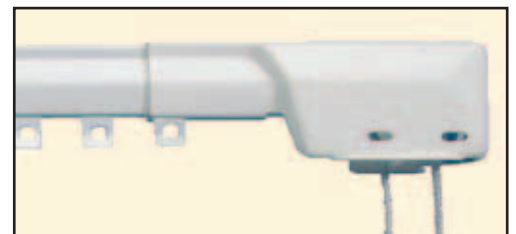

MEDIUM to HEAVY weight curtains.

Telescopic precorded, white painted steel track.
Lifetime guarantee.

Supreme Cord WA980W