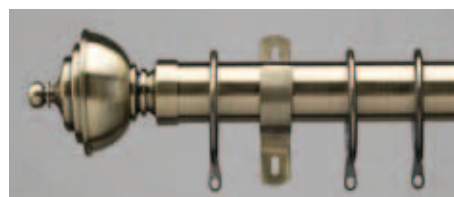

Available as a bay pole.

Poles 240cm and over supplied in 2 parts c/w joining sleeve.

Brass B

Black BK

Black Nickel BKNK

Antique Bronze AQBZ

Antique Brass AQ

Satin Steel STST

Cream C

Ivory Gold IVG

Copper CO

Chrome CHM

* Brass Effect (B), Black Nickel Effect (BKNK), Antique Brass Effect (AQ), Black (BK), Copper Effect (CO), Satin Steel Effect (STST), Cream (C), Chrome (CHM), Antique Bronze (AQBZ), Ivory Gold (IVG)

Minster 28mm

Complete pole set.

Minster	Size
SW28URN/120*	120cm / 47"
SW28URN/180*	180cm / 71"
SW28URN/240*	240cm / 94"
SW28URN/300*	300cm / 118"
SW28URN/360*	360cm / 142"
SW28R	Additional Rings (pk 4)

Poles 240cm and over supplied in 2 parts c/w joining sleeve.