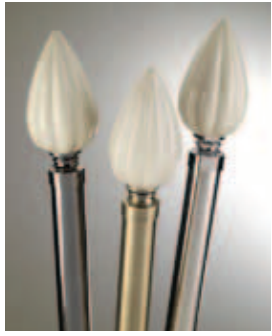

Antique Brass (AQ)

Black Nickel (BKNK)

Satin Steel (STST)

**NEW WEBSITE
ORDER ONLINE**

Sophia 28mm

Complete pole set.

Antique Brass (AQ)

Black Nickel (BKNK)

Satin Steel (STST)

Sophia		Size
SW28CSP/120*	Cream Finial	120cm / 47"
SW28CSP/180*	Cream Finial	180cm / 71"
SW28CSP/240*	Cream Finial	240cm / 94"
SW28CSP/300*	Cream Finial	300cm / 118"
SW28CSP/360*	Cream Finial	360cm / 142"
SW28BSP/120*	Black Finial	120cm / 47"
SW28BSP/180*	Black Finial	180cm / 71"
SW28BSP/240*	Black Finial	240cm / 94"
SW28BSP/300*	Black Finial	300cm / 118"
SW28BSP/360*	Black Finial	360cm / 142"
SW28R		Additional Rings (4)