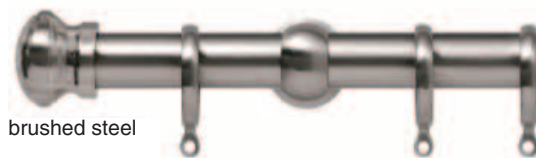

Available as a bay pole

Satin Silver finish

Antique Brass finish

Chrome finish

Polished Graphite finish

Bright Brass finish

28mm Adjustable supports supplied.

28mm lined ring supplied.

Size	No. of Rings	No. of Supports
120cm	12	2
150cm	16	2
180cm	18	2
240cm *	24	3
300cm *	30	3
400cm *	40	3
Extra Rings 8 pack		
Extra Brackets 1 pack		
Holdbacks 1 pair		

*Poles supplied in 2 pieces with joining splice.

Holdbacks available in all finishes.

Jubilee 28mm

jubilee

brushed steel

polished brass

polished brass

All Jubilee poles with solid brass finials, brackets and rings in either brushed steel, or polished brass finish.

*Poles supplied in two halves with joining piece and third bracket.

Sizes	Brushed Steel 25mm	Polished Brass 25mm	Polished Brass 35mm
1.2m (3'11")	JBS25120	JUB25120	JUB35120
1.5m (4'11")	JBS25150	JUB25150	JUB35150
1.8m (5'11")	JBS25180	JUB25180	JUB35180
2.4m (7'10") *	JBS25240 *	JUB25240	JUB35240
3.0m (9'10") *	JBS25300 *	JUB25300	JUB35300
3.6m (11'10") *	JBS25360 *	JUB25360	JUB35306
Rings (pk 6)	JBS25050 *	JUB25050	JUB35050