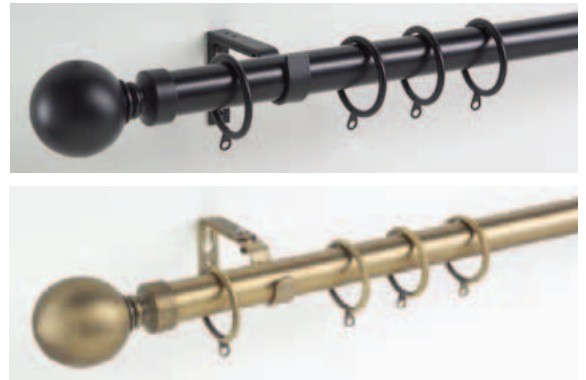

Holdbacks available in all finishes.

Jubilee 28mm

jubilee

brushed steel

polished brass

polished brass

All Jubilee poles with solid brass finials, brackets and rings in either brushed steel, or polished brass finish.

*Poles supplied in two halves with joining piece and third bracket.

Sizes	Brushed Steel 25mm	Polished Brass 25mm	Polished Brass 35mm
1.2m (3'11")	JBS25120	JUB25120	JUB35120
1.5m (4'11")	JBS25150	JUB25150	JUB35150
1.8m (5'11")	JBS25180	JUB25180	JUB35180
2.4m (7'10") *	JBS25240 *	JUB25240	JUB35240
3.0m (9'10") *	JBS25300 *	JUB25300	JUB35300
3.6m (11'10") *	JBS25360 *	JUB25360	JUB35306
Rings (pk 6)	JBS25050 *	JUB25050	JUB35050

Poles 240cm and over supplied in 2 parts c/w a joiner.

Portland Satin Steel Effect (STST)

Curzon Antique Brass Effect (AQ)

Osborne Satin Steel Effect (STST)

Belgravia 29mm

Complete pole set.

Code	Size
7212/120*	120cm / 47"
7212/180*	180cm / 71"
7212/240*	240cm / 94"
7212/300*	300cm / 118"
7212/360*	360cm / 142"
72120*	Additional lined Rings (pk 4)
72125*	Holdback (pk 2)

Available as a bay pole.

Poles 240cm and over supplied in 2 parts c/w joining sleeve.

Brass B

Black BK

Black Nickel BKNK

Antique Bronze AQBZ

Antique Brass AQ

Satin Steel STST