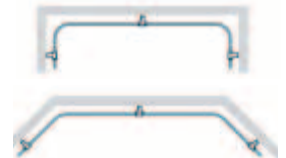

Available in:

- brushed silver
- burnished brass
- chrome
- black nickel
- satin nickel