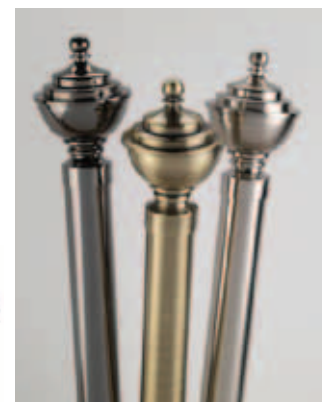

**NEW WEBSITE
ORDER ONLINE**